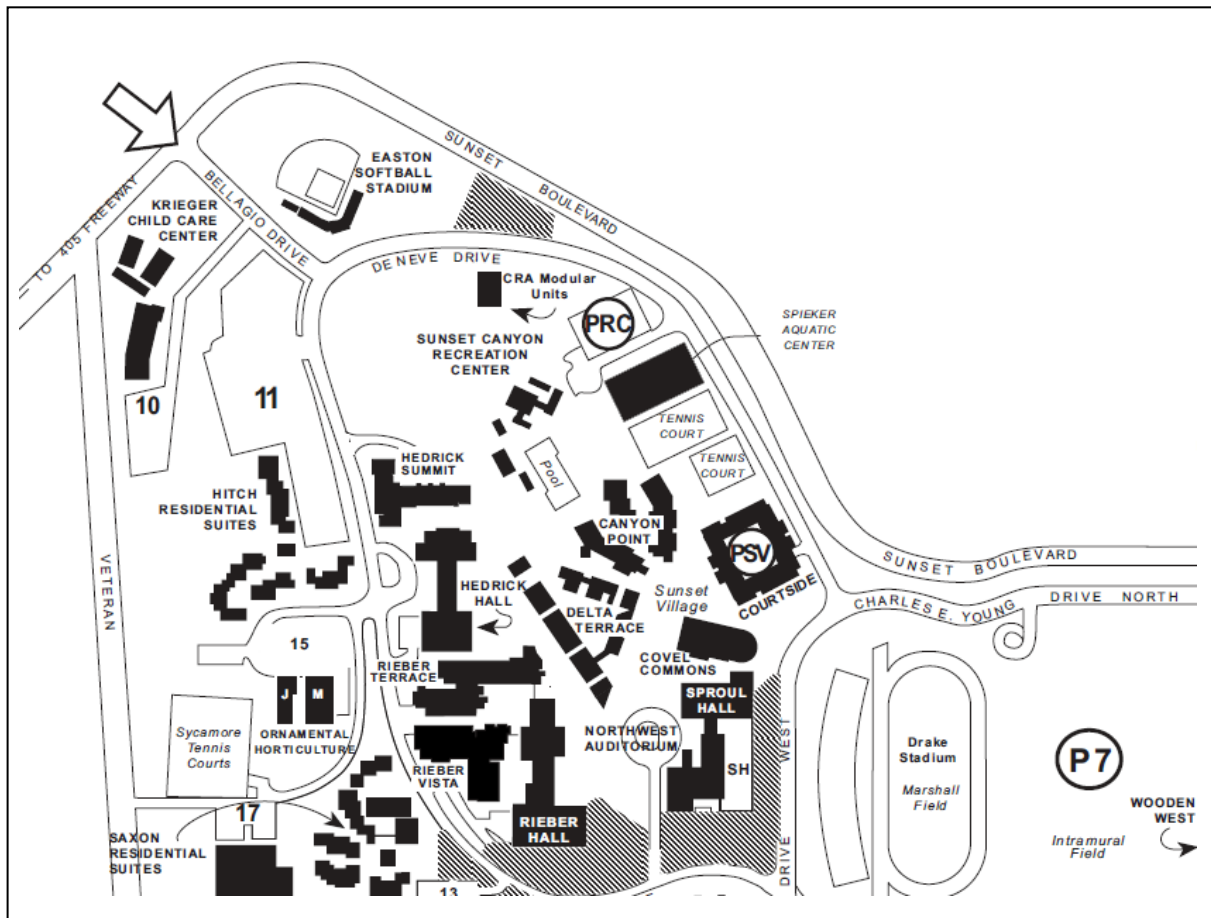

Directions to Covell Commons in Sunset Village

1. Take **405 Freeway**, exit on **Sunset Blvd.** Proceed east on Sunset Blvd. and **ENTER** the campus by turning **RIGHT** onto **Bellagio Drive**.
2. Turn **LEFT** onto **DeNeve Drive**. Proceed straight ahead through one stop sign and continue forward to the **SV SUNSET VILLAGE PARKING GARAGE (PSV)**.
3. The gate will be open. Proceed straight ahead and to left near the elevator.
4. Purchase a parking permit from the machine near the entrance.
5. Affix the parking permit inside the car, driver side showing the date of parking.
6. You may then park in any unrestricted parking space.
7. Take the elevator to level L, and directional signs to Covell Commons Main Lobby will be available.

UCLA Conference Services

330 De Neve Dr. Suite L-16

Los Angeles, CA, 90095-1492

Phone: (310)825.5305